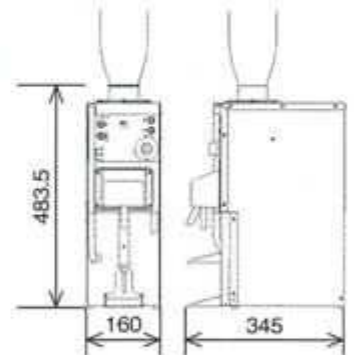

Sushi Case Plate (Porcelain)
KM5924
8.75"Lx5"W, 5 pc/box
Sushi Case Plate (Melamine/Plastic)
JTY2213
8.75"Lx5"W, 8/64

Hot Towel Warmer
76-7857

**Hot Towel Warmer
Double-Tier**
76-7858

Sushi Case Plate (Porcelain)
KM5921
8"Lx3.75"W, 6 pc/box
Sushi Case Plate (Melamine/Plastic)
JTY2210
8"Lx3.75"W, 12/72

Sushi Case Food Divider
2-035-06
17.7"L x 2.8"W x 2"H

Plastic Turf for Sushi Case
2-035-06
11"Wx15.4"L (one pc size)
11.8"Wx33 Feet (roll size)

Plastic Bamboo Mat for Sushi Case
2-035-05-1
11.8"Wx6 Feet Long
2-035-02-2
11.8"Wx7 Feet Long

**Sushi Case Door
Replacement
Glass or Acrylic Material**
All Size

(TURBO AIR)
SAKURA-50: EX: 47.2"Lx13.9"DX11.4"H
IN: 33.3"Lx12"DX6.5"H
EX: 59"Lx13.9"DX11.4"H
IN: 45.1"Lx12"DX6.5"H
EX: 70"Lx13.9"DX11.4"H
IN: 56.9"Lx12"DX6.5"H

(HOSHIZAKI)
HNC-120BA: 47.2"Lx13.6"DX11"H
HNC-150BA: 59.1"Lx13.6"DX11"H
HNC-180BA: 70.9"Lx13.6"DX11"H
HNC-210BA: 82.7"Lx13.6"DX11"H