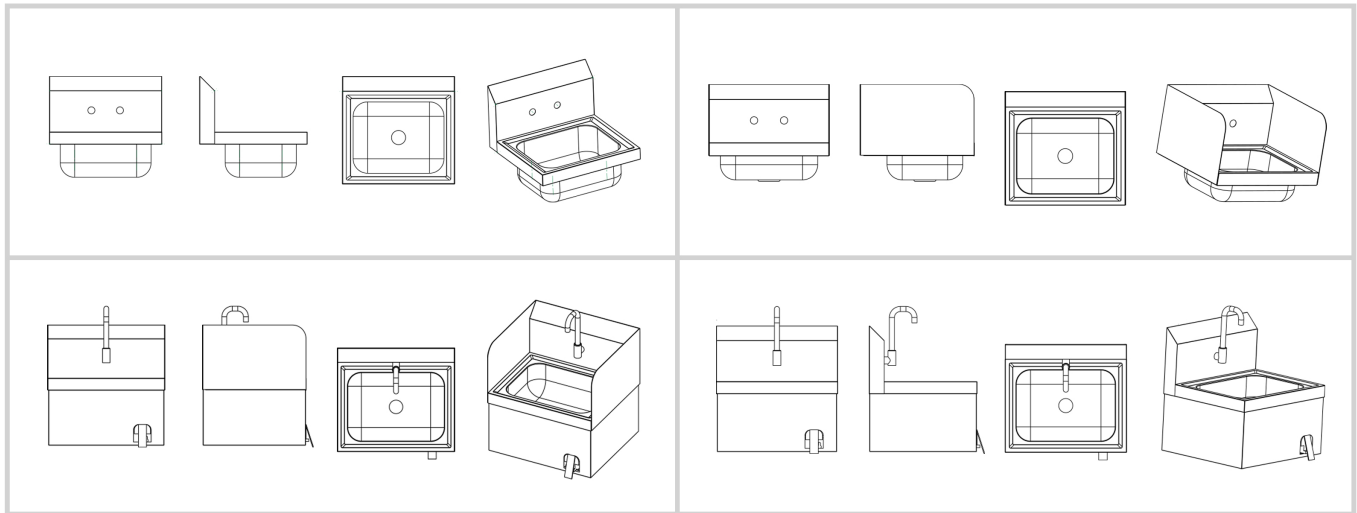

SPECIFICATION & DETAILS

| Category | Model | Measure | Tank size |
|---|--------------|------------------------------|--------------|
| Wall-mounted Sink | TH-HWR12 | 306*406*330(12"*16"*13") | 9"*9"*5" |
| | TH-HWR15 | 400*380*330(15.7"*15"*13") | 12.7"*10"*5" |
| | TH-HWR17 | 430*380*330(17"*15"*13") | 14"*10"*5" |
| Wall-mounted Sink with Splash Guard | TH-HWR12W | 306*406*330(12"*16"*13") | 9"*9"*5" |
| | TH-HWR15W | 400*380*330(15.7"*15"*13") | 12.7"*10"*5" |
| | TH-HWR17W | 430*380*330(17"*15"*13") | 14"*10"*5" |
| Wall-mounted Sink with Knee Switch | TH-HWR12-XS | 306*406*445(12"*16"*17.5") | 9"*9"*5" |
| | TH-HWR15-XS | 400*380*445(15.7"*15"*17.5") | 12.7"*10"*5" |
| | TH-HWR17-XS | 430*380*445(17"*15"*17.5") | 14"*10"*5" |
| Wall-mounted Sink with Splash Guard and Knee Switch | TH-HWR12W-XS | 306*406*445(12"*16"*17.5") | 9"*9"*5" |
| | TH-HWR15W-XS | 400*380*445(15.7"*15"*17.5") | 12.7"*10"*5" |
| | TH-HWR17W-XS | 430*380*445(17"*15"*17.5") | 14"*10"*5" |